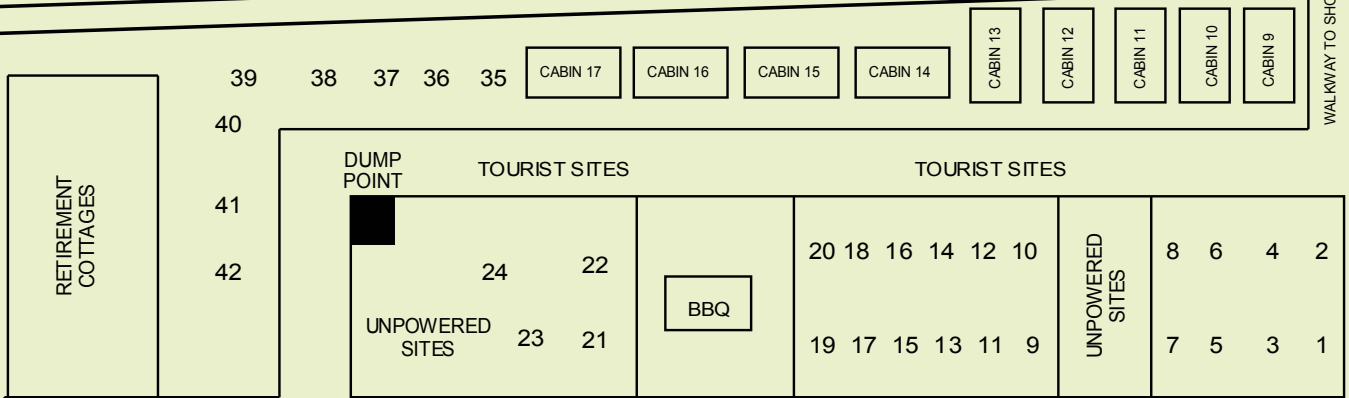

HAZEL CREEK

WALKWAY TO SHOPS

CAR PARK

EMERGENCY ASSEMBLY POINT → MEETING ROOM

↑ ↓ PARK ENTRY/EXIT

BURKE STREET