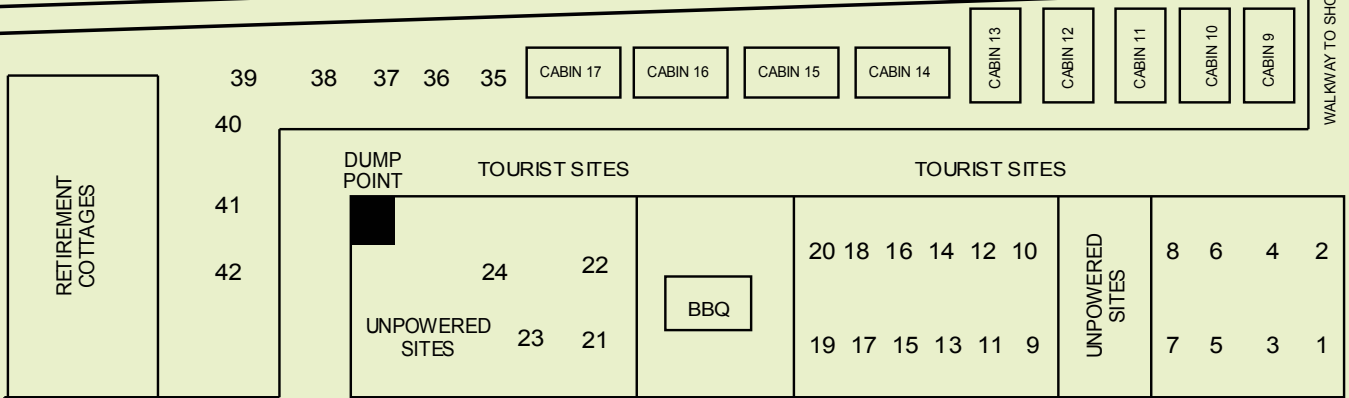

HAZEL CREEK

WALKWAY TO SHOPS

CAR PARK

EMERGENCY ASSEMBLY POINT → MEETING ROOM

PARK ENTRY/EXIT

BURKE STREET