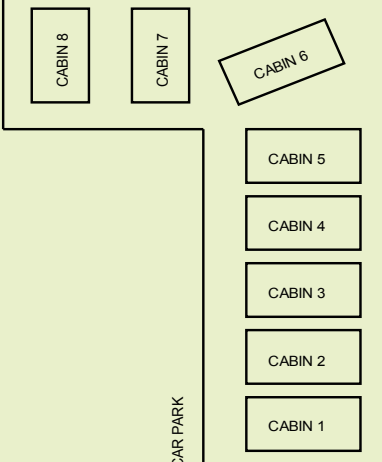

HAZEL CREEK

WALKWAY TO SHOPS

CAR PARK

EMERGENCY ASSEMBLY POINT → MEETING ROOM

PARK ENTRY/EXIT

BURKE STREET