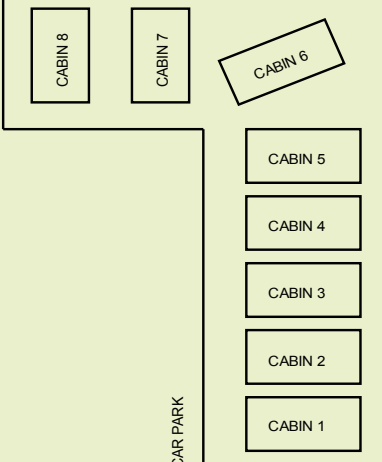

HAZEL CREEK

WALKWAY TO SHOPS

CAR PARK

EMERGENCY ASSEMBLY POINT → MEETING ROOM

↑ ↓ PARK ENTRY/EXIT

BURKE STREET